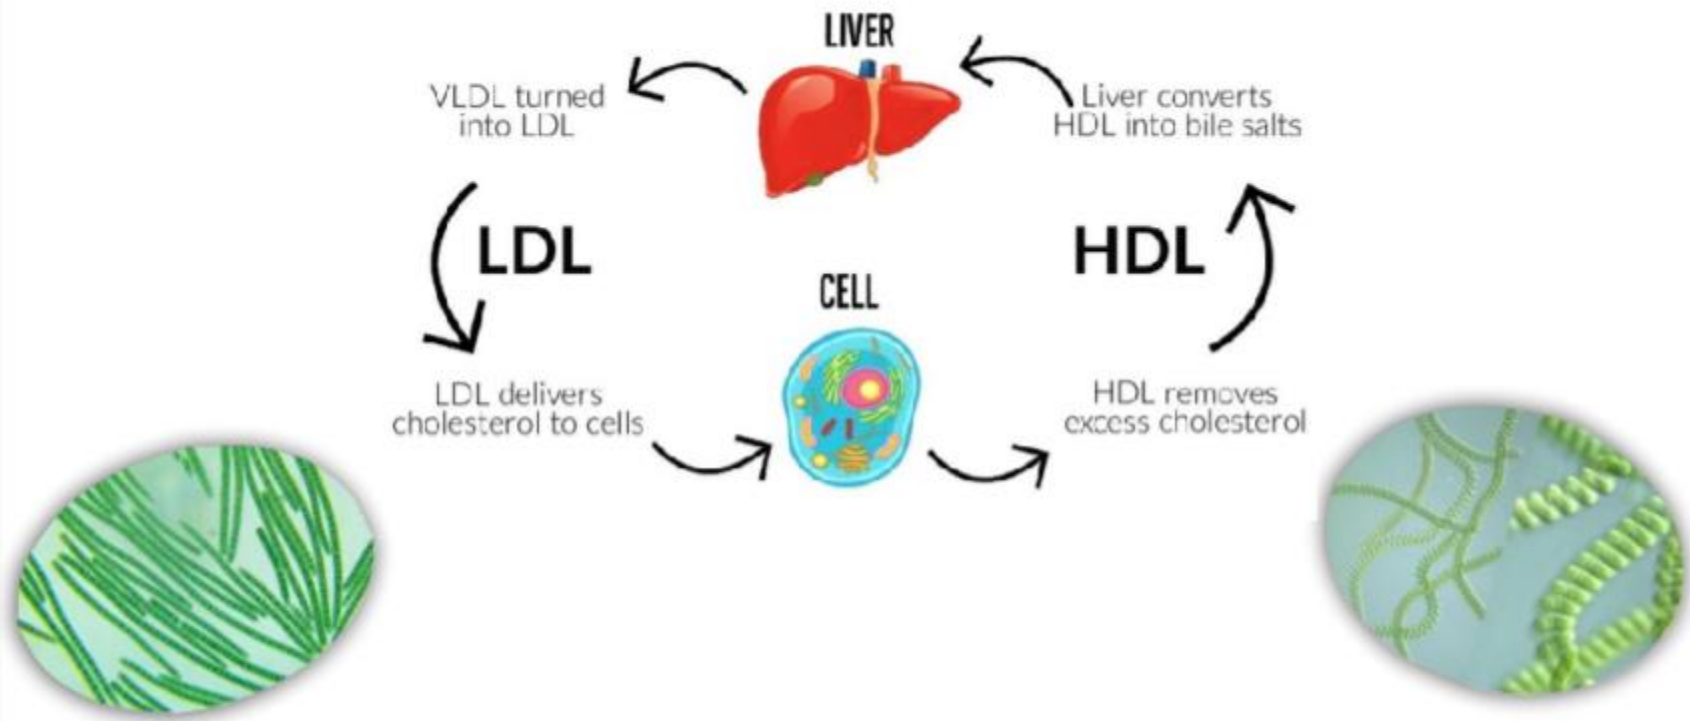

# SUPER HEALER

Gamma-linolenic acid (GLA) is an omega-6 fatty acid that is a precursor to compound that is synthesized at the site of an infection or injury to mediate inflammation, fight cell damage, and regulate pain as part of the healing process

## Helps Lower “Bad” LDL and Triglyceride Levels

Spirulina can lower triglycerides and “bad” LDL cholesterol and may simultaneously raise “good” HDL cholesterol.

Spirulina can help in increasing the hemoglobin or red blood cells in your blood