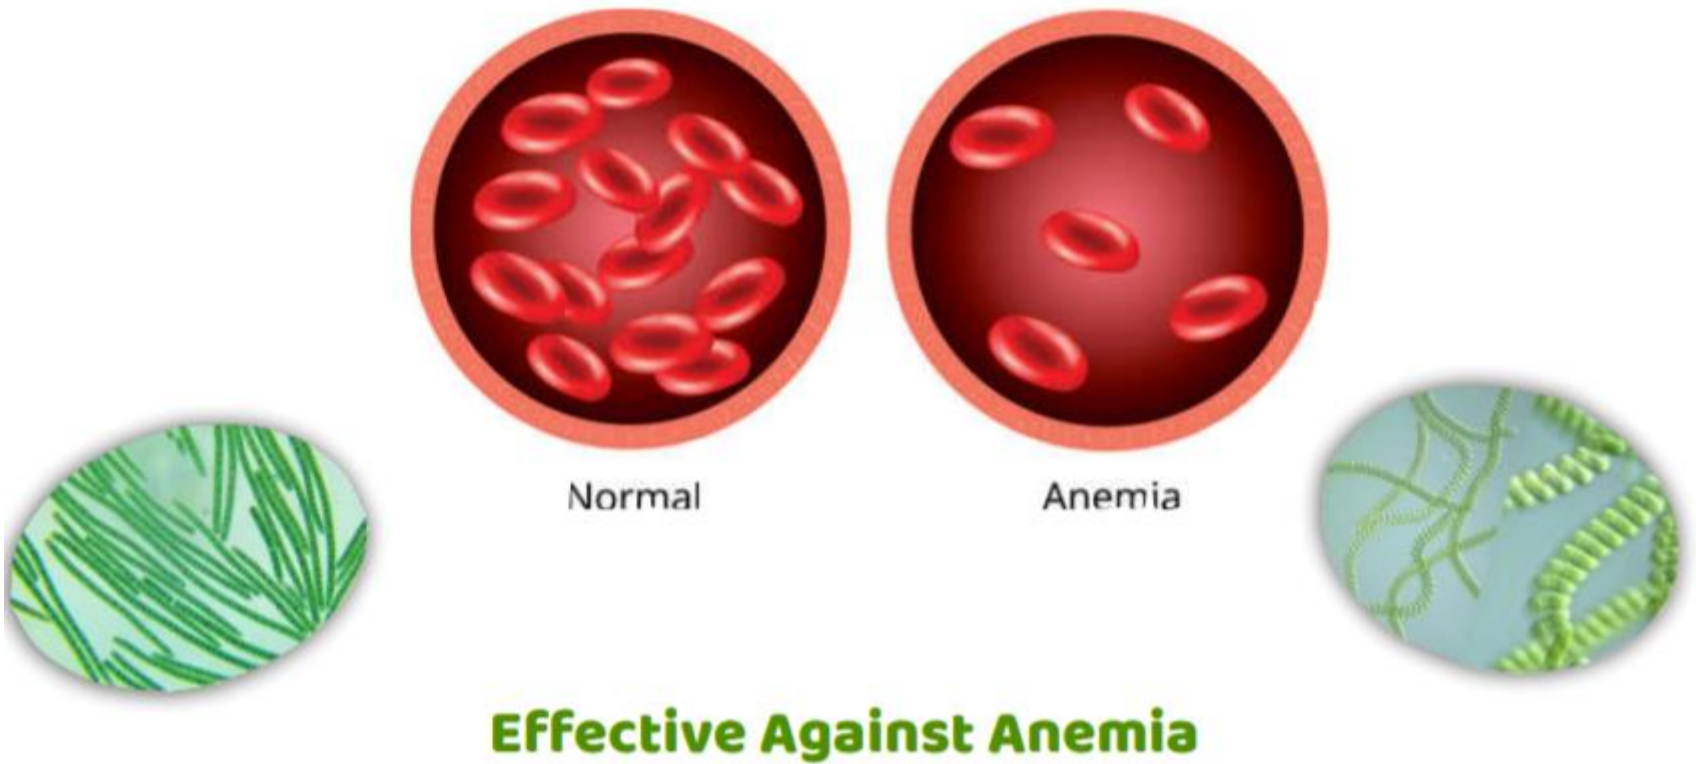

# SUPER HEALER

Gamma-linolenic acid (GLA) is an omega-6 fatty acid that is a precursor to compound that is synthesized at the site of an infection or injury to mediate inflammation, fight cell damage, and regulate pain as part of the healing process

## The Protein Powerhouse

Highest concentration of protein of any known food  
- 65 to 71% protein by weight.  
it's a complete protein with all amino acids

## Helps Lower “Bad” LDL and Triglyceride Levels

Spirulina can lower triglycerides and “bad” LDL cholesterol and may simultaneously raise “good” HDL cholesterol.

Spirulina can help in increasing the hemoglobin or red blood cells in your blood